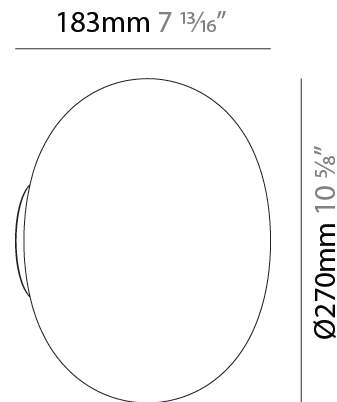

PROJECT	_____
TYPE	_____
SPECIFIER	_____
QUANTITY	_____
DATE	_____

SPAN SURFACE

D92268

base number

1. To build a product code in our configurator select the specify button on the base model # product page
2. To build a manual product code on this datasheet choose from the options listed below in blue font and add the suffix to the base model #

GENERAL

Series: Span
Brand: Milan
Division: Design
Mounting Type: Surface
Mounting Location: Wall / Ceiling
Subcategory: Pendant

PHYSICAL

Shape: Sphere
Diameter (mm): 270
Diameter (in): 14 $\frac{3}{8}$
Height (mm): 270
Depth (mm): 183
Height (in): 14 $\frac{3}{8}$
Depth (in): 7 $\frac{3}{16}$
Light Distribution: Direct / Indirect
Diffuser: Glass - Opal
Fixture Finish: MBQ
Fixture Material: Glass / Metal
Cable Details: 2635mm / 103 3/4" Cable

ELECTRICAL

Number of Lamps: 1
Lamp Type: LED Retrofit
Bulb Included: Bulb Not Included
Max. Wattage Per Lamp (W): 13
Lamp Base: E26
Input Voltage (V): 120
Upon Request: GU24 / 277Vac

LED

OPTICAL

RATINGS AND CERTIFICATIONS

Certified By: Certified for North American Standards
IP rating: IP20